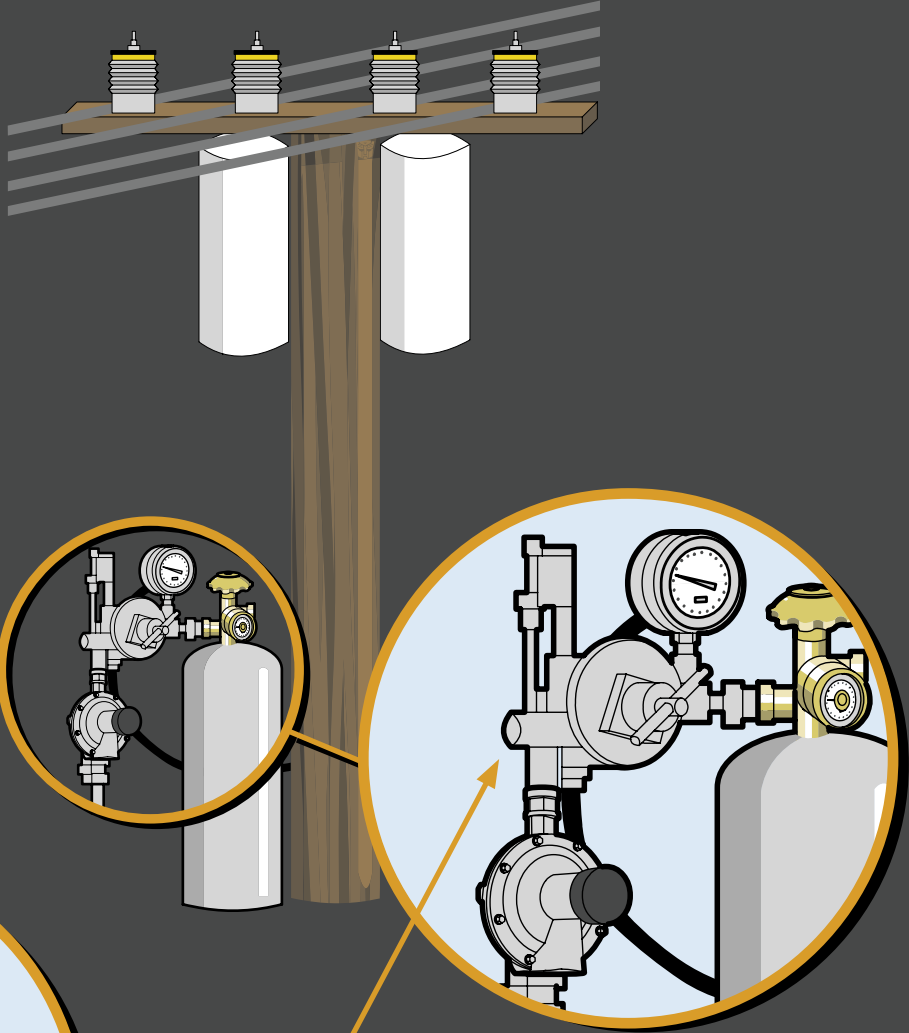

Electric Transformer Nitrogen Delivery Systems

RegO Inertrol Outfits 4286, 4289 and 4291 Series
RegO 4286-10 Series Low Pressure Regulators
RegO 4289-10 Series Low Pressure Regulators

Nitrogen Cylinder Valves

RegO CW6900 Series

RegO Inertrol Outfits 4286, 4289 and 4291 Series
RegO 4286-10 Series Low Pressure Regulators
RegO 4289-10 Series Low Pressure Regulators