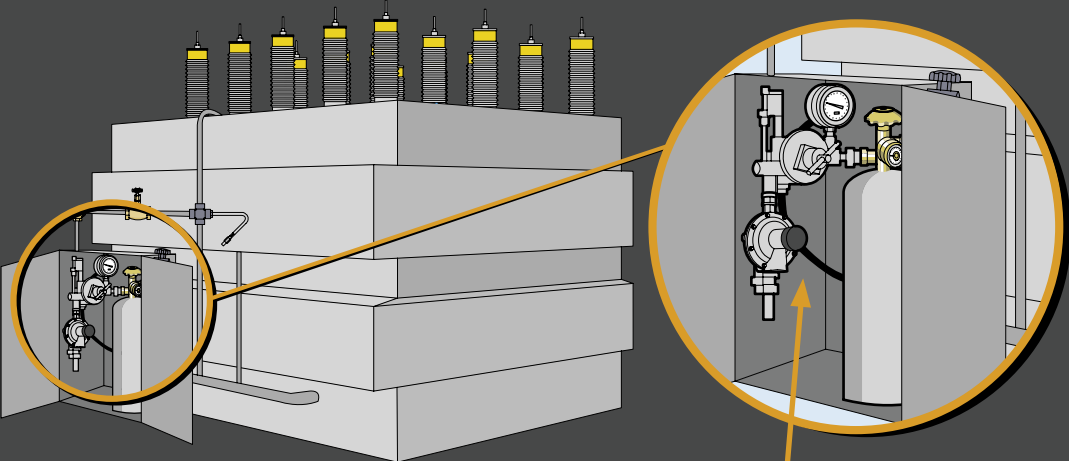

Electric Transformer Nitrogen Delivery Systems

RegO Inertrol Outfits 4286, 4289 and 4291 Series
RegO 4286-10 Series Low Pressure Regulators
RegO 4289-10 Series Low Pressure Regulators

Nitrogen Cylinder Valves

RegO CW6900 Series

RegO Inertrol Outfits 4286, 4289 and 4291 Series
RegO 4286-10 Series Low Pressure Regulators
RegO 4289-10 Series Low Pressure Regulators