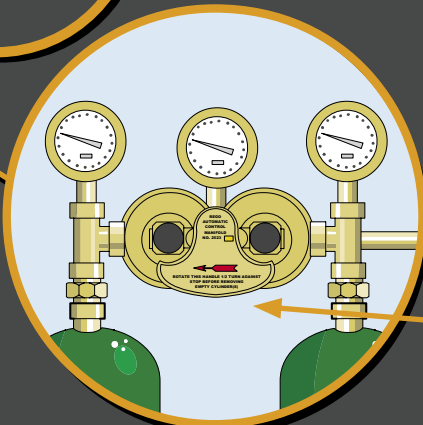

# Fuel Gas Delivery Systems

RegO CG Series Gas Check Valves Soft Seat

RegO 7160 Series Line Station Valves

RegO 1050, 1075 Series Brass pipe

RegO Brass Elbows Tees, Crosses, Caps and Plugs

RegO Pressure Gauges

# Compressed Gas Manifold Systems

RegO Brass pipe  
 RegO Brass Elbows Tees, Crosses, Caps and Plugs  
 RegO Pressure Gauges  
 RegO CG Series Cryogenic Check Valves

RegO M2523HP Series Automatic Changeover Regulator