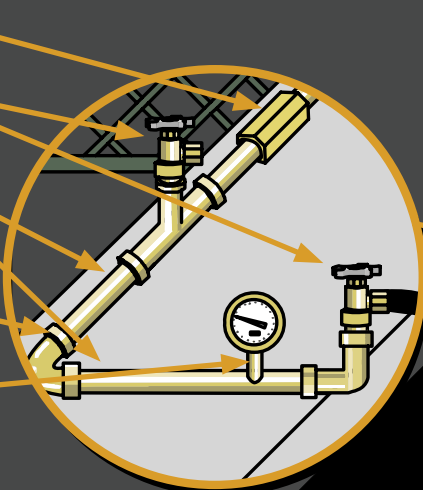

# Fuel Gas Delivery Systems

RegO CG Series Gas Check Valves Soft Seat

RegO 7160 Series Line Station Valves

RegO 1050, 1075 Series Brass pipe

RegO Brass Elbows Tees, Crosses, Caps and Plugs

RegO Pressure Gauges

# Compressed Gas Manifold Systems

RegO Brass pipe  
 RegO Brass Elbows Tees, Crosses, Caps and Plugs  
 RegO Pressure Gauges  
 RegO CG Series Cryogenic Check Valves

RegO M2523HP Series Automatic Changeover Regulator