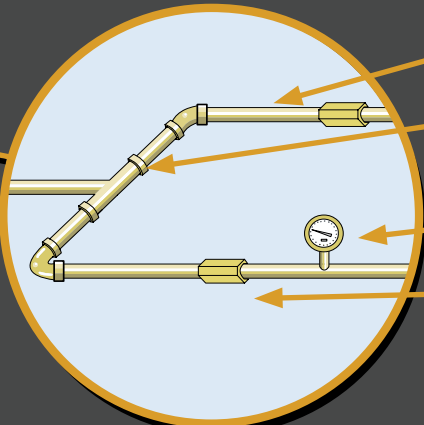

# Fuel Gas Delivery Systems

RegO CG Series Gas Check Valves Soft Seat

RegO 7160 Series Line Station Valves

RegO 1050, 1075 Series Brass pipe

RegO Brass Elbows Tees, Crosses, Caps and Plugs

RegO Pressure Gauges

# Compressed Gas Manifold Systems

RegO Brass pipe  
 RegO Brass Elbows Tees, Crosses, Caps and Plugs  
 RegO Pressure Gauges  
 RegO CG Series Cryogenic Check Valves

RegO M2523HP Series Automatic Changeover Regulator