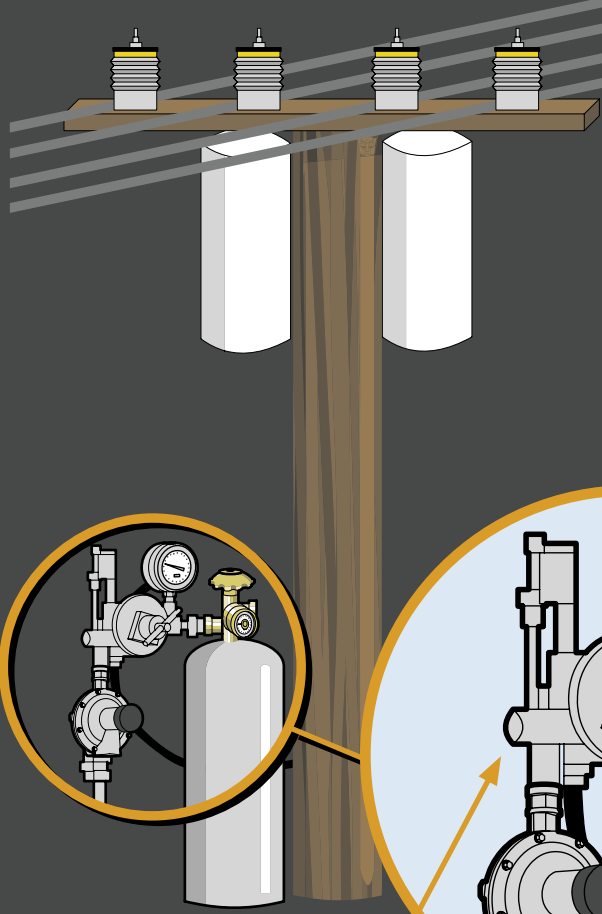

Electric Transformer Nitrogen Delivery Systems

RegO Inertrol Outfits 4286, 4289 and 4291 Series
RegO 4286-10 Series Low Pressure Regulators
RegO 4289-10 Series Low Pressure Regulators

Nitrogen Cylinder Valves

RegO CW6900 Series

RegO Inertrol Outfits 4286, 4289 and 4291 Series
RegO 4286-10 Series Low Pressure Regulators
RegO 4289-10 Series Low Pressure Regulators