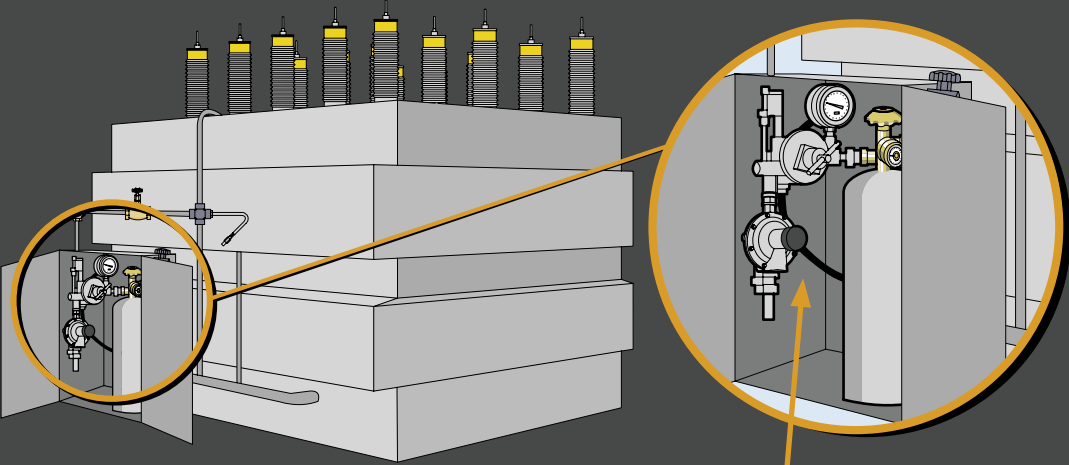

Electric Transformer Nitrogen Delivery Systems

RegO Inertrol Outfits 4286, 4289 and 4291 Series
RegO 4286-10 Series Low Pressure Regulators
RegO 4289-10 Series Low Pressure Regulators

Nitrogen Cylinder Valves

RegO CW6900 Series

RegO Inertrol Outfits 4286, 4289 and 4291 Series
RegO 4286-10 Series Low Pressure Regulators
RegO 4289-10 Series Low Pressure Regulators