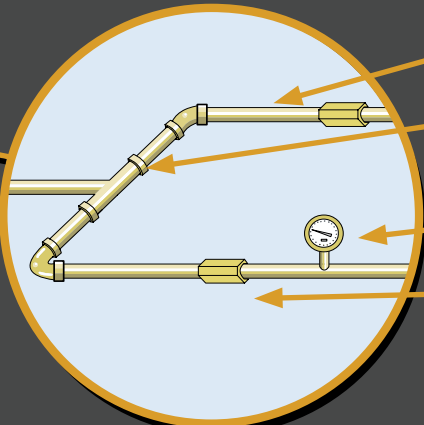

Fuel Gas Delivery Systems

RegO CG Series Gas Check Valves Soft Seat

RegO 7160 Series Line Station Valves

RegO 1050, 1075 Series
Brass pipe

RegO Brass Elbows Tees, Crosses, Caps
and Plugs

RegO Pressure Gauges

Compressed Gas Manifold Systems

RegO Brass pipe
RegO Brass Elbows Tees, Crosses, Caps and Plugs
RegO Pressure Gauges
RegO CG Series Cryogenic Check Valves

RegO M2523HP Series Automatic Changeover Regulator