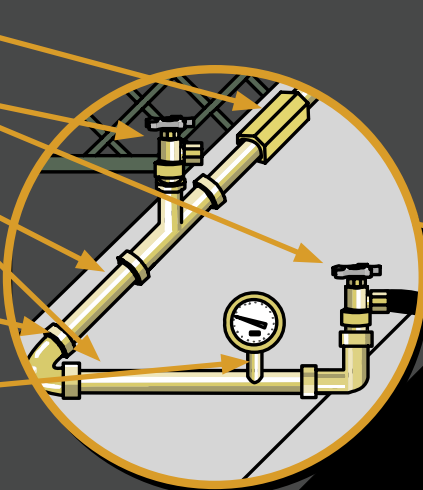

Fuel Gas Delivery Systems

RegO CG Series Gas Check Valves Soft Seat

RegO 7160 Series Line Station Valves

RegO 1050, 1075 Series
Brass pipe

RegO Brass Elbows Tees, Crosses, Caps
and Plugs

RegO Pressure Gauges

Compressed Gas Manifold Systems

RegO Brass pipe
RegO Brass Elbows Tees, Crosses, Caps and Plugs
RegO Pressure Gauges
RegO CG Series Cryogenic Check Valves

RegO M2523HP Series Automatic Changeover Regulator