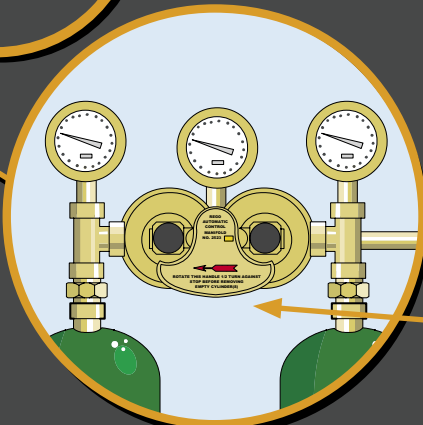

Fuel Gas Delivery Systems

RegO CG Series Gas Check Valves Soft Seat

RegO 7160 Series Line Station Valves

RegO 1050, 1075 Series
Brass pipe

RegO Brass Elbows Tees, Crosses, Caps
and Plugs

RegO Pressure Gauges

Compressed Gas Manifold Systems

RegO Brass pipe
RegO Brass Elbows Tees, Crosses, Caps and Plugs
RegO Pressure Gauges
RegO CG Series Cryogenic Check Valves

RegO M2523HP Series Automatic Changeover Regulator